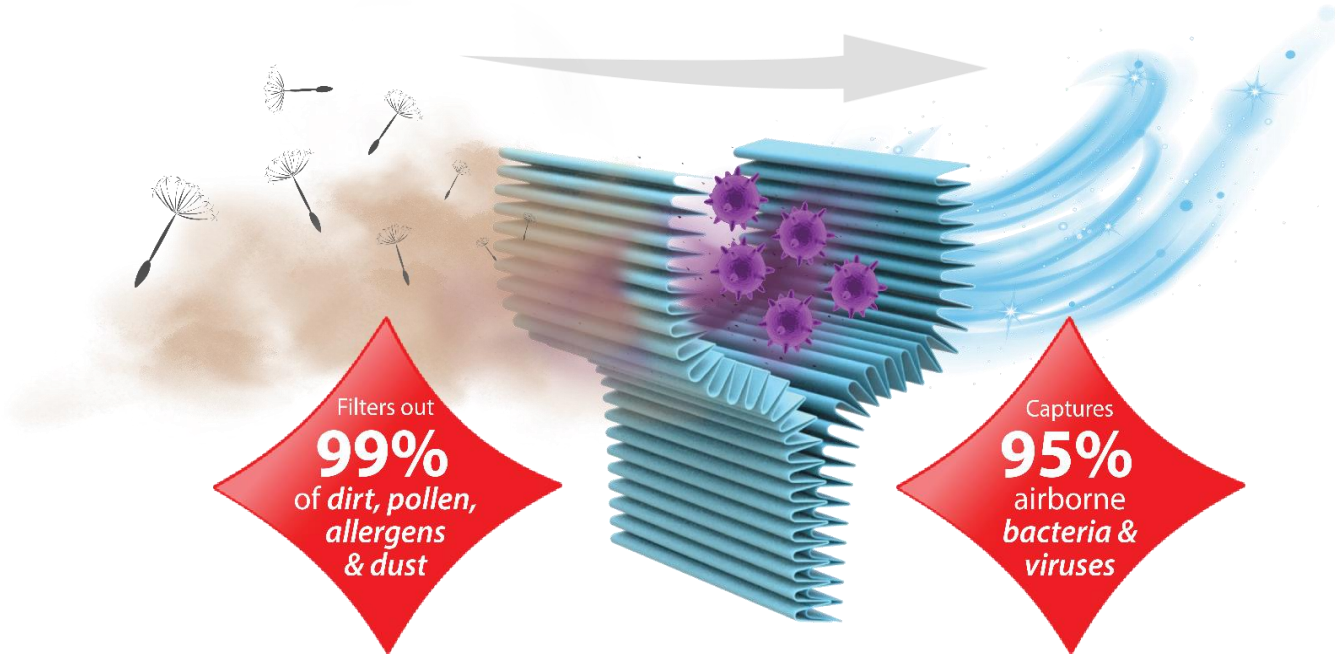

N95 Grade Cabin Air Filter

- A premium cabin air filter with dual-layered, electrostatic N95 media
- By capturing airborne particles as small as 0.3 microns (which is where most allergens reside), 95% of bacteria and viruses are filtered out before entering your vehicle's cabin

Why choose an N95 filter?

ACDelco's N95 grade cabin air filter offers additional protection from airborne contaminants as compared to traditional filters.

	Standard Filter	N95 Filter
Optimizes airflow and HVAC performance	X	X*
Filters out 95% of dirt, dust, pollen & allergens	X	X
Filters out 99% of dirt, dust, pollen & allergens		X
Constructed of dual layer, electrostatically charged N95 grade filter media		X
Captures 95% of airborne bacteria and viruses before entering vehicle		X
Traps ultra-fine particles with less restriction and prevents the growth of bacteria		X

Particle Sizes - How Small is a Micron?

- The ACDelco N95 Grade Cabin Air Filter captures 95% of airborne/water particles that carry viruses, and other pollutants, and can be as small as 0.3 microns
- A micron (μm) is one millionth of a meter in size